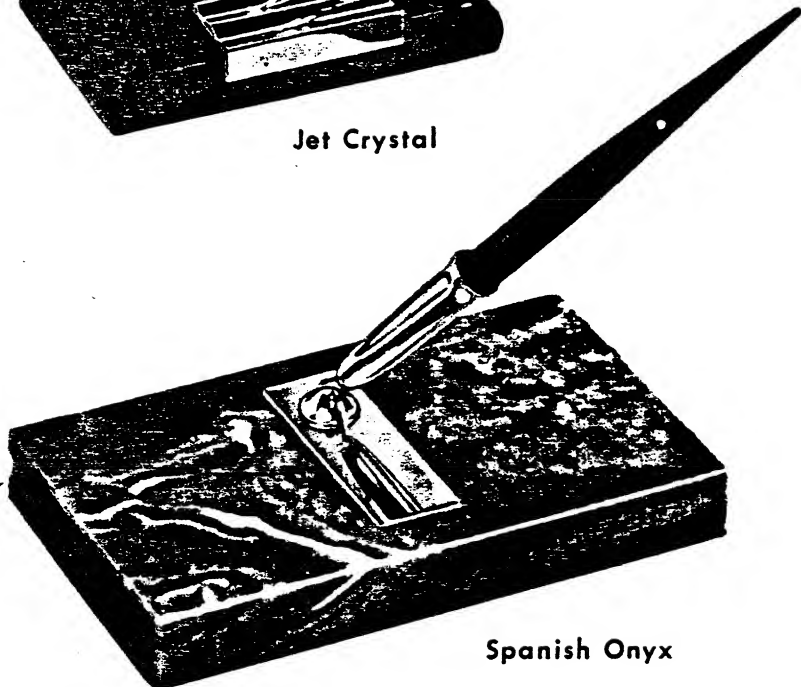

**EXCLUSIVELY SHEAFFER'S!**  
Famous "White Dot" symbolizes superiority in every fine detail of design, materials and craftsmanship.

# DESK SETS

Brazilian Onyx

Italian Marble

Jet Crystal

Mexican Onyx

Spanish Onyx

Sheaffer's Desk Sets are designed to fit every purpose, and to provide a color range to enrich any surroundings. The styles shown here represent the colors and materials which may be obtained in the specific sets shown on the following pages.